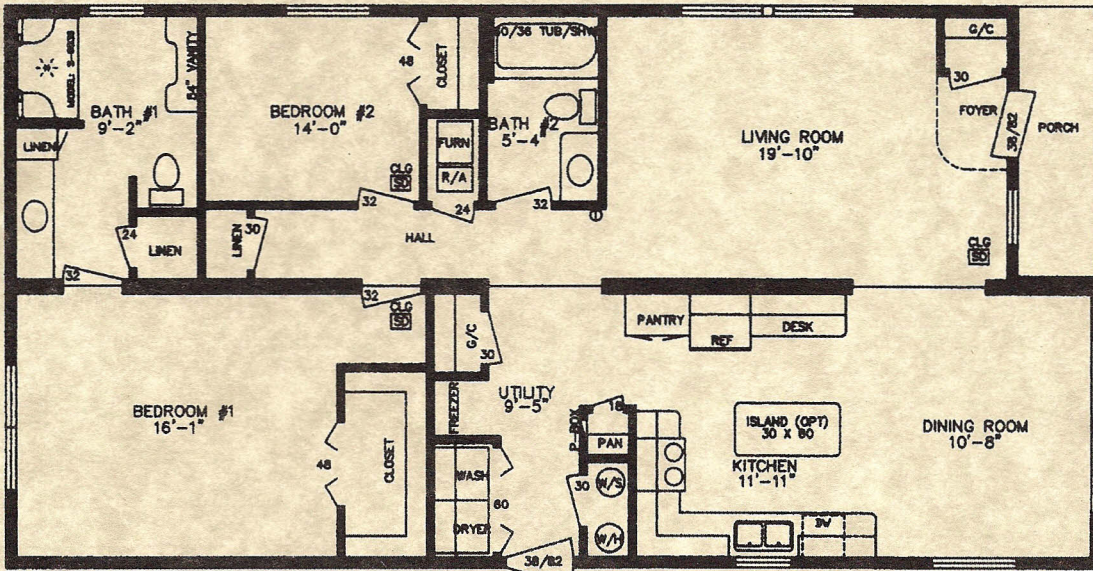

RIVER WALK-4 28 X 64 (1600 sq ft) Floor Size: 26'-8" X 60'-0"

RIVER WALK-5 28 X 56 (1386 sq ft) Floor Size: 26'-8" X 52'-0"

RIVER WALK-6 28 X 59 (1458 sq ft) Floor Size: 26'-8" X 54'-8"