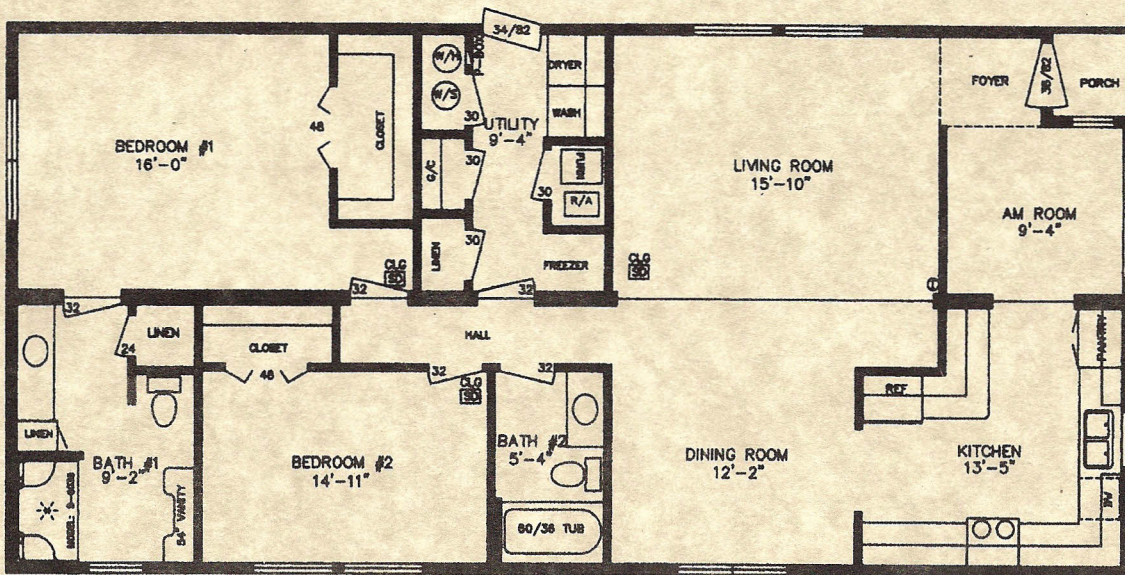

RIVER WALK-4 28 X 64 (1600 sq ft) Floor Size: 26'-8" X 60'-0"

RIVER WALK-5 28 X 56 (1386 sq ft) Floor Size: 26'-8" X 52'-0"

RIVER WALK-6 28 X 59 (1458 sq ft) Floor Size: 26'-8" X 54'-8"